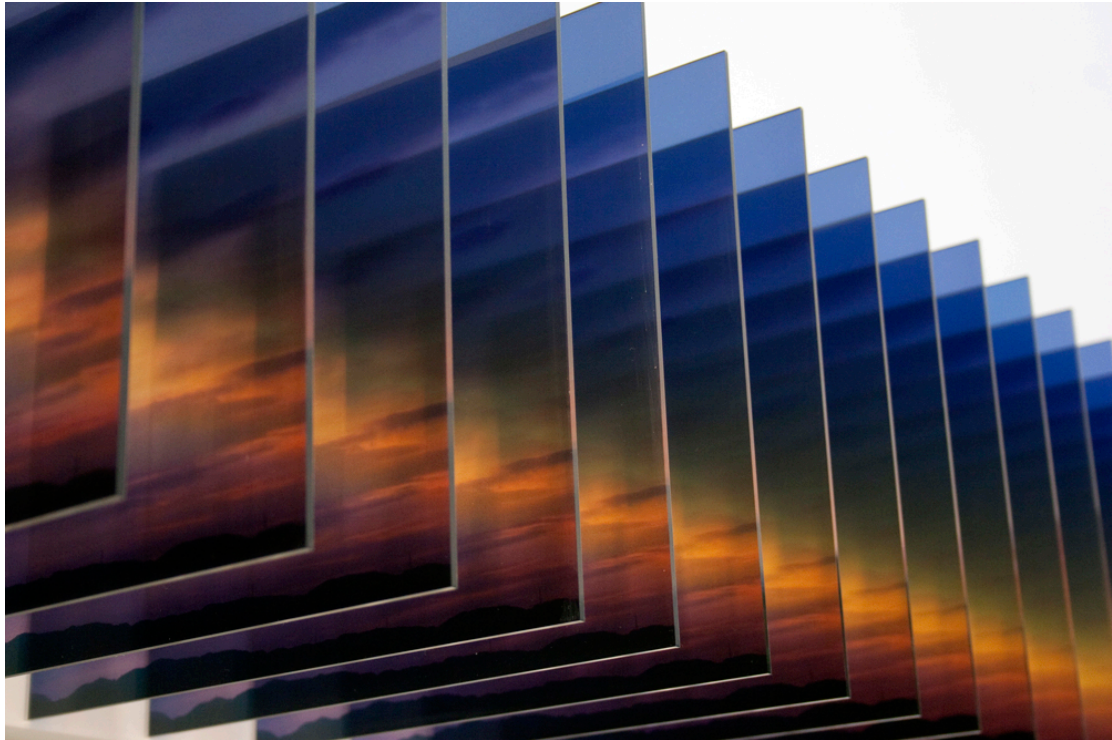

KASHYA HILDEBRAND

LONDON

Layer Drawing – Light of the Sunrise 4, 2012, mixed media sculpture, 28.5 x 198 x 31 cm

KASHYA HILDEBRAND
22 Eastcastle Street, London UK +44 203 588 1195
info@kashyahildebrand.org www.kashyahildebrand.org