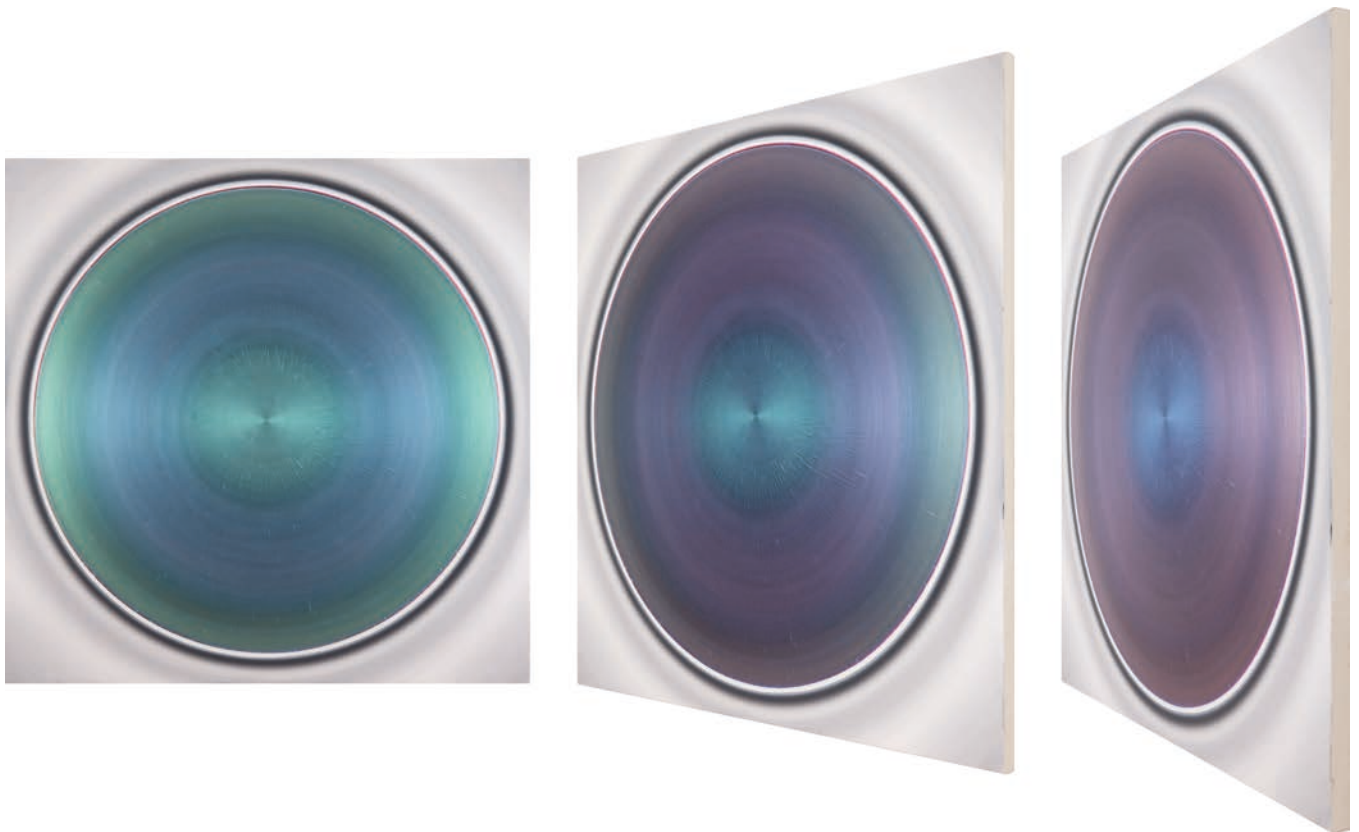

KASHYA HILDEBRAND

LONDON

IMAGE SHEET

Robert Schaberl
Spectrum of Light
26 February – 6 April 2014

*ZF blue turquoise dance with purple red II 2013-I 2014, 2013/2014, acrylic on canvas
160 x 160 cm*

KASHYA HILDEBRAND
22 Eastcastle Street, London UK +44 203 588 1195
info@kashyahildebrand.org www.kashyahildebrand.org

KASHYA HILDEBRAND

LONDON

*ZF green dance with blue purple copper I I 2013-2 2014, 2013/2014, acrylic on canvas,
160 x 160 cm, three views.*

KASHYA HILDEBRAND
22 Eastcastle Street, London UK +44 203 588 1195
info@kashyahildebrand.org www.kashyahildebrand.org

*ZF bright green dance with gold and copper blue 7-8 2013, 2013, acrylic on canvas,
50 x 50 cm. Two views.*

ZF deep purple dance with dark green || 2013-2014, 2014, acrylic on canvas,
100 x 100 cm.