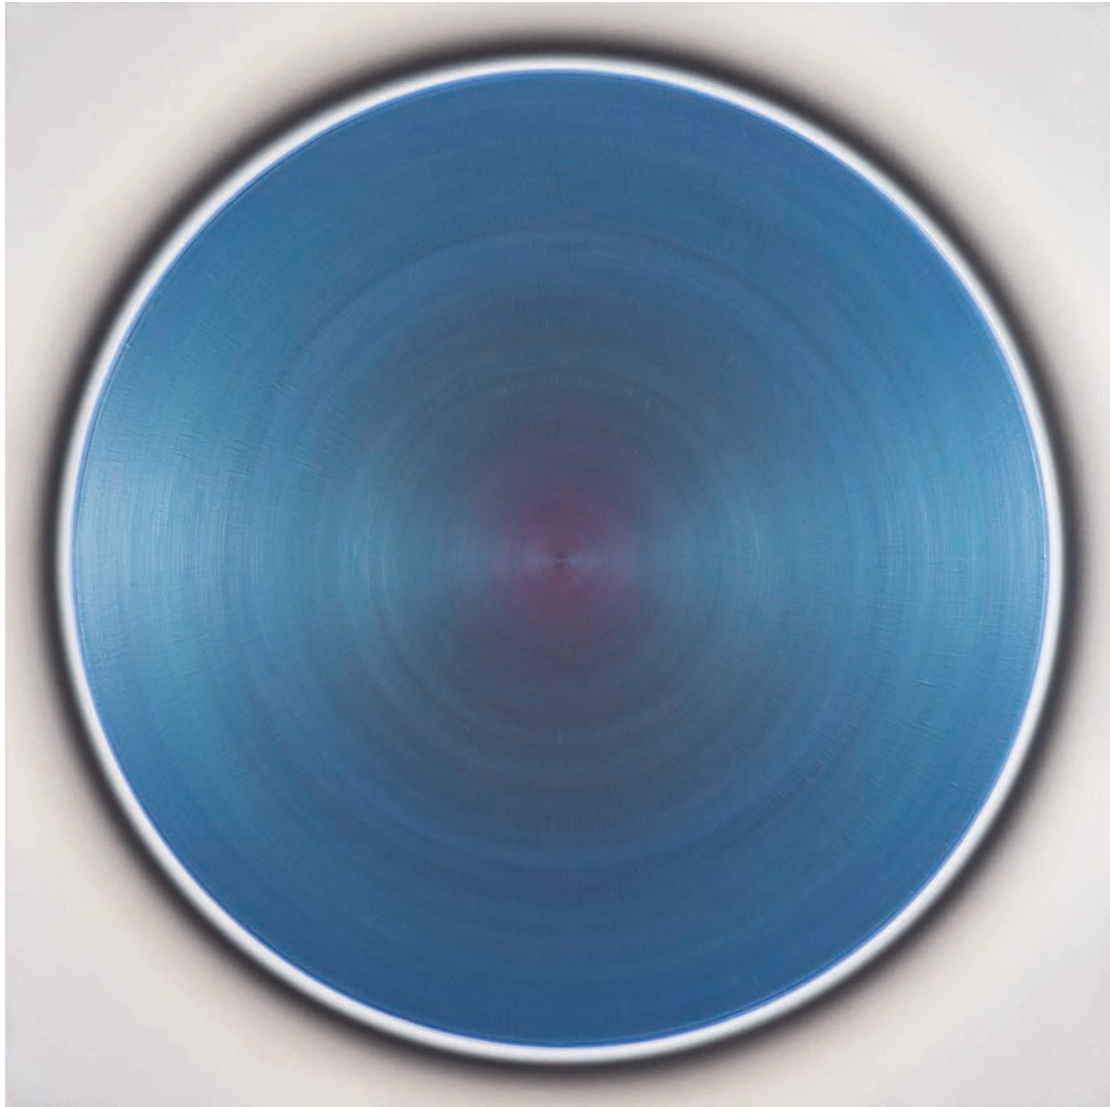

KASHYA HILDEBRAND

LONDON

IMAGE SHEET

Robert Schaberl
Spectrum of Light
26 February – 6 April 2014

*ZF blue turquoise dance with purple red II 2013-I 2014, 2013/2014, acrylic on canvas
160 x 160 cm*

KASHYA HILDEBRAND
22 Eastcastle Street, London UK +44 203 588 1195
info@kashyahildebrand.org www.kashyahildebrand.org

KASHYA HILDEBRAND

LONDON

*ZF green dance with blue purple copper I I 2013-2 2014, 2013/2014, acrylic on canvas,
160 x 160 cm, three views.*

KASHYA HILDEBRAND
22 Eastcastle Street, London UK +44 203 588 1195
info@kashyahildebrand.org www.kashyahildebrand.org

*ZF bright green dance with gold and copper blue 7-8 2013, 2013, acrylic on canvas,
50 x 50 cm. Two views.*

ZF deep purple dance with dark green || 2013-2014, 2014, acrylic on canvas,
100 x 100 cm.