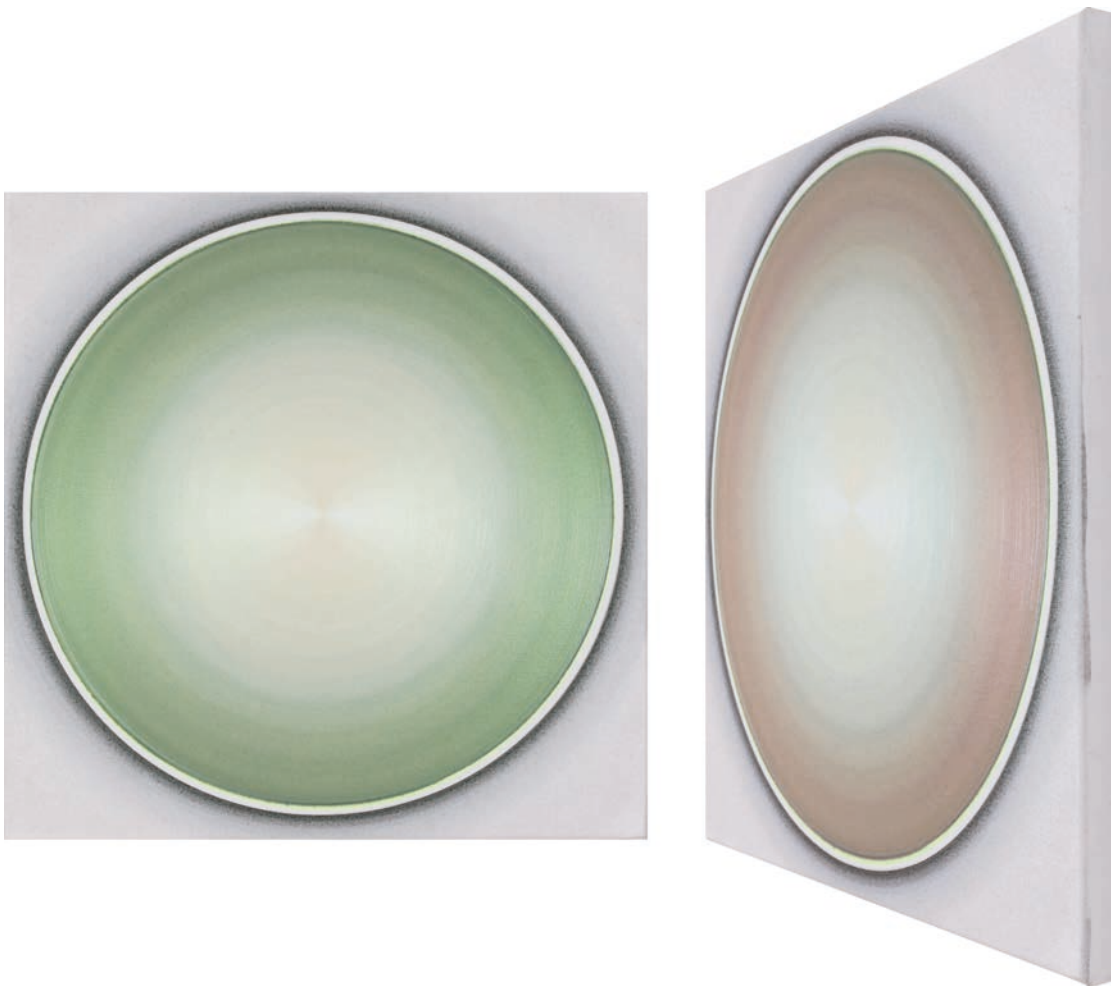

KASHYA HILDEBRAND

LONDON

IMAGE SHEET

Robert Schaberl
Spectrum of Light
26 February – 6 April 2014

*ZF blue turquoise dance with purple red II 2013-I 2014, 2013/2014, acrylic on canvas
160 x 160 cm*

KASHYA HILDEBRAND
22 Eastcastle Street, London UK +44 203 588 1195
info@kashyahildebrand.org www.kashyahildebrand.org

KASHYA HILDEBRAND

LONDON

*ZF green dance with blue purple copper I I 2013-2 2014, 2013/2014, acrylic on canvas,
160 x 160 cm, three views.*

KASHYA HILDEBRAND
22 Eastcastle Street, London UK +44 203 588 1195
info@kashyahildebrand.org www.kashyahildebrand.org

*ZF bright green dance with gold and copper blue 7-8 2013, 2013, acrylic on canvas,
50 x 50 cm. Two views.*

ZF deep purple dance with dark green || 2013-2014, 2014, acrylic on canvas,
100 x 100 cm.